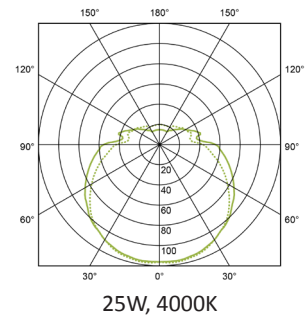

OPTIONS

- > Replacement diffuser

LAMP	COLOUR TEMP	DELIVERED LUMENS	DIMENSIONS	STANDARD	DALI	EMERGENCY	
						STANDARD	DALI
15W	3000K	1280lm	250 x 280	43600101	43600103	43600191	43600193
15W	4000K	1330lm	250 x 280	43600201	43600203	43600291	43600293
25W	3000K	2330lm	350 x 390	43600301	43600303	43600391	43600393
25W	4000K	2430lm	350 x 390	43600401	43600403	43600491	43600493