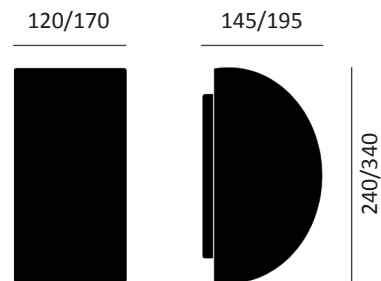

OPTIONS

- > Replacement diffuser

LAMP	COLOUR TEMP	DELIVERED LUMENS	DIMENSIONS	STANDARD	DALI	EMERGENCY	
						STANDARD	DALI
8W	3000K	660lm	240 x 120	44500101	44500103	44500191	44500193
8W	4000K	690lm	240 x 120	44500201	44500203	44500291	44500293
17W	3000K	1630lm	340 x 170	44500301	44500303	44500391	44500393
17W	4000K	1720lm	340 x 170	44500401	44500403	44500491	44500493

www.spearlighting.com | T: 01895 746006 | F: 01895 746005