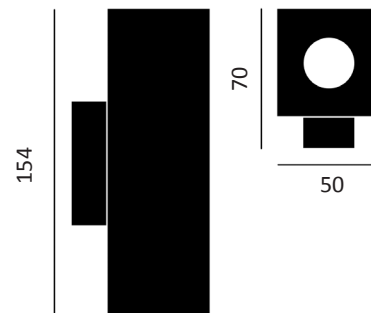

OPTIONS

- > IP65 version
- > Other RAL finishes available

LAMP	COLOUR TEMP	DELIVERED LUMENS	BEAM	GREY	WHITE	BLACK
2x4W	3000K	600lm	20°	40200101	40200501	40200901
2x4W	4000K	620lm	20°	40200201	40200601	40201001
2x4W	3000K	600lm	40°	40200301	40200701	40201101
2x4W	4000K	620lm	40°	40200401	40200801	40201201

www.spearlighting.com | T: 01895 746006 | F: 01895 746005