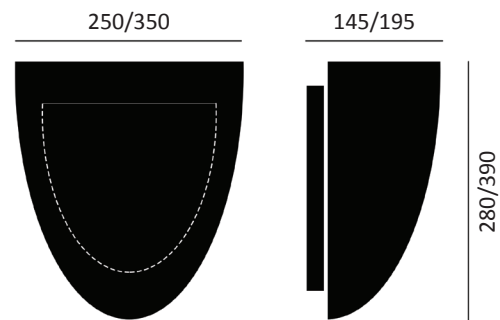

OPTIONS

- > Replacement diffuser

LAMP	COLOUR TEMP	DELIVERED LUMENS	DIMENSIONS	STANDARD	DALI	EMERGENCY	
						STANDARD	DALI
15W	3000K	1280lm	250 x 280	43600101	43600103	43600191	43600193
15W	4000K	1330lm	250 x 280	43600201	43600203	43600291	43600293
25W	3000K	2330lm	350 x 390	43600301	43600303	43600391	43600393
25W	4000K	2430lm	350 x 390	43600401	43600403	43600491	43600493