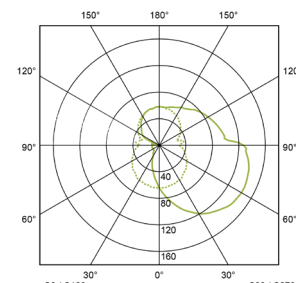

NELA LED

FEATURES & BENEFITS

- > Energy efficient LED light source
- > UV stabilised
- > Choice of trim finishes
- > Average rated LED life: >67,000hrs (L80/B10) - maintenance free
- > Optimum colour consistency - 3 step MacAdam chromaticity tolerance

PERFORMANCE

Light source	LED
LED output	970 - 2030lm
Luminaire output	630 - 1320lm
Luminaire efficiency	≥79lm/W
CRI	>80

MATERIALS

Body	Sheet steel
Diffuser	Triple layer opal matt glass

OPTIONS

- > Trims - stainless steel (polished/ground) white
- > Microwave sensor (larger size only)
- > Replacement shade

15W, 3000K

LAMP	COLOUR TEMP	DELIVERED LUMENS	DIMENSIONS	STANDARD
8W	3000K	630lm	Ø250 x 140	43200101
8W	4000K	660lm	Ø250 x 140	43200201
15W	3000K	1260lm	Ø350 x 190	43200301
15W	4000K	1320lm	Ø350 x 190	43200401