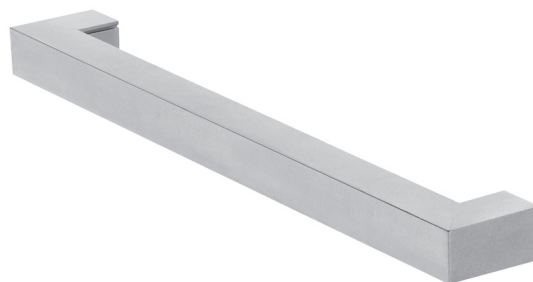

GOLF 65 WALL LED

IP20 CLASS I CE

FEATURES & BENEFITS

- > Energy efficient COB LED light source
- > Average 54,000hrs LED life (L90/B10)
- > Optimum colour consistency - 3 step MacAdam ellipse tolerance
- > Decorative accent luminaire
- > Complements the Golf 65 range of products

PERFORMANCE

Light source	LED
Emission	Direct
LED output	1230 - 2500lm
Luminaire output	460lm - 960lm
CRI	>80

MATERIALS

Body	Aluminium profile
Finish	Grey / White / Black
Diffuser	Opal PMMA