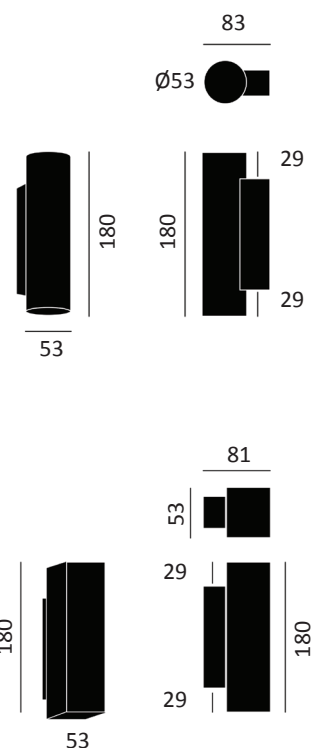

FOCUS WALL

IP20

CLASS
I

C E

An aesthetic family of high performance, low glare wall luminaires providing direct and indirect illumination.

FEATURES & BENEFITS

- > Stunning black pearl reflector for aesthetic appeal
- > High visual comfort - exceptionally low glare
- > Cylindrical and cuboid versions available for design flexibility
- > Average rated LED life: >50,000hrs (L80/B10)
- > Optimum colour consistency - 3 step MacAdam ellipse tolerance

PERFORMANCE

Light source	LED
Luminaire output	2 x 435lm - 2 x 1395lm
CRI	90
Beam angle	15° / 24° / 38°
UGR	<19

MATERIALS

Body	Aluminium
Finish	Grey / White / Black
Reflector	Black pearl
Mounting	Surface wall

OPTIONS

- > Triac dimming
- > Other RAL colours and 2700K available
- > Champagne gold anti-glare reflector
- > Honeycomb, linear spread lens and spread lens accessories
- > Complementary pendant, recessed and surface downlights and track luminaires