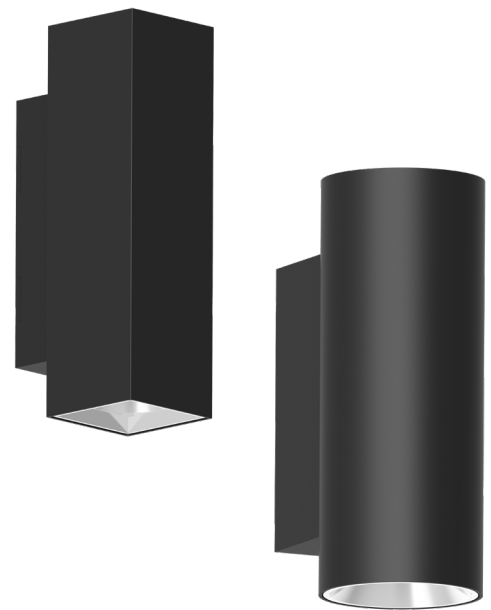

FOCUS WALL

IP20

CLASS
I

C E

An aesthetic family of high performance, low glare wall luminaires providing direct and indirect illumination.

FEATURES & BENEFITS

- > Stunning black pearl reflector for aesthetic appeal
- > High visual comfort - exceptionally low glare
- > Cylindrical and cuboid versions available for design flexibility
- > Average rated LED life: >50,000hrs (L80/B10)
- > Optimum colour consistency - 3 step MacAdam ellipse tolerance

PERFORMANCE

Light source	LED
Luminaire output	2 x 435lm - 2 x 1395lm
CRI	90
Beam angle	15° / 24° / 38°
UGR	<19

MATERIALS

Body	Aluminium
Finish	Grey / White / Black
Reflector	Black pearl
Mounting	Surface wall

OPTIONS

- > Triac dimming
- > Other RAL colours and 2700K available
- > Champagne gold anti-glare reflector
- > Honeycomb, linear spread lens and spread lens accessories
- > Complementary pendant, recessed and surface downlights and track luminaires