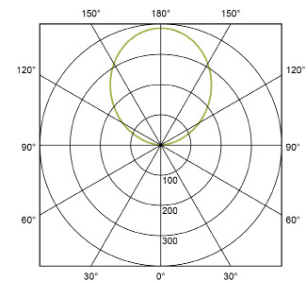

PERFORMANCE

Light source	LED
LED output	630 - 660lm
Luminaire output	600 - 620lm
Luminaire efficiency	≥75lm/W
CRI	>80
Beam angle	20° / 40°

MATERIALS

Body	Aluminium profile
Finish	Grey / White / Black
Diffuser	Polycarbonate

PERFORMANCE

Light source	LED
Light emission	Indirect
Luminaire output	2145 - 4485lm
Luminaire efficiency	≥97lm/W
CRI	>80
Beam angle	120°

MATERIALS

Body	Aluminium
Finish	Grey / White / Black
Diffuser	Opal polycarbonate - TP(a)