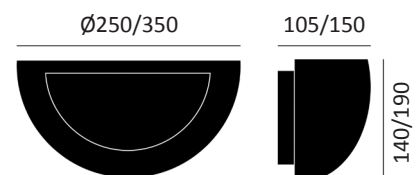

LAMP	COLOUR TEMP	DELIVERED LUMENS	DIMENSIONS	STANDARD
8W	3000K	630lm	Ø250 x 140	43200101
8W	4000K	660lm	Ø250 x 140	43200201
15W	3000K	1260lm	Ø350 x 190	43200301
15W	4000K	1320lm	Ø350 x 190	43200401