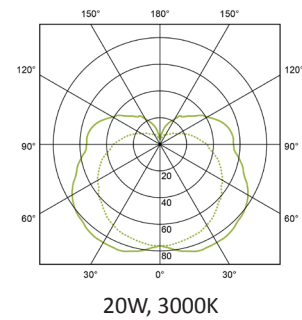

OPTIONS

- > Replacement diffuser

LAMP	COLOUR TEMP	DELIVERED LUMENS	DIMENSIONS	STANDARD	DALI	EMERGENCY	
						STANDARD	DALI
8W	3000K	660lm	240 x 120	44500101	44500103	44500191	44500193
8W	4000K	690lm	240 x 120	44500201	44500203	44500291	44500293
17W	3000K	1630lm	340 x 170	44500301	44500303	44500391	44500393
17W	4000K	1720lm	340 x 170	44500401	44500403	44500491	44500493

www.spearlighting.com | T: 01895 746006 | F: 01895 746005