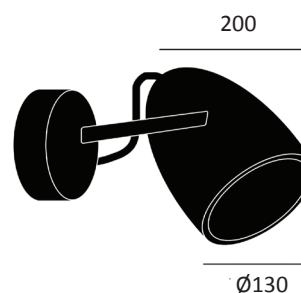

LAMP	FINISH	3000K	4000K
7W	Natural	55107307	55108107
7W	Grey	55107407	55108207
7W	Anthracite	55107507	55108307
7W	Black	55107607	55108407
7W	Chocolate	55107707	55108507
7W	Green	55107807	55108607
7W	Blue	55107907	55108707
7W	Ochre	55108007	55108807