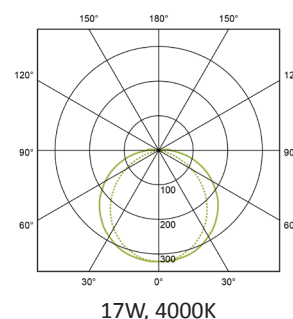

PERFORMANCE

Light source	LED
Emission	Direct
LED output	1230 - 2500lm
Luminaire output	460lm - 960lm
CRI	>80

MATERIALS

Body	Aluminium profile
Finish	Grey / White / Black
Diffuser	Opal PMMA

OPTIONS

- > Other RAL finishes