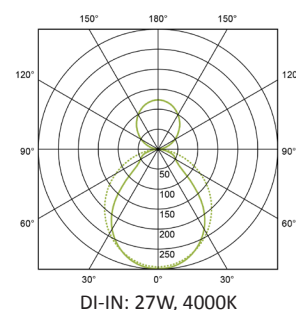

PERFORMANCE

Light source	LED
Emission	Direct / Direct & Indirect
Luminaire output	1129 - 1965lm (DI) 2503 - 2774lm (DI-IN)
CRI	>80

MATERIALS

Body	Aluminium profile
Finish	Grey / White / Black
Diffuser	Opal polycarbonate TP(a)
Mounting	Wall bracket supplied