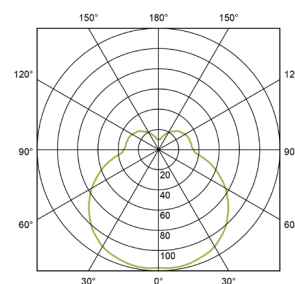

NARA LED

IP43

CLASS
I

F
MARK

C E

FEATURES & BENEFITS

- > Semi-circular decorative design
- > Hand-blown glass diffuser with a homogeneous light distribution
- > Average rated LED life: >67,000hrs (L80/B10) - maintenance free
- > Optimum colour consistency - 3 step MacAdam ellipse tolerance

PERFORMANCE

Light source	LED
LED output	1940 - 2700lm
Luminaire output	1320 - 1760lm
Luminaire efficiency	≥84lm/W
CRI	>80

MATERIALS

Body	Sheet steel
Finish	White
Diffuser	Triple layer opal matt glass

OPTIONS

- > Trims - stainless steel (polished / matt) white
- > Microwave sensor
- > Replacement shade
- > Bluetooth enabled

20W, 4000K

LAMP	COLOUR TEMP	DELIVERED LUMENS	DIMENSIONS	STANDARD	DALI	EMERGENCY STANDARD	DALI
15W	3000K	1320lm	Ø360 x 200	42900101	42900103	42900191	42900193
15W	4000K	1380lm	Ø360 x 200	42900201	42900203	42900291	42900293
20W	3000K	1680lm	Ø440 x 230	42900301	42900303	42900391	42900393
20W	4000K	1760lm	Ø440 x 230	42900401	42900403	42900491	42900493